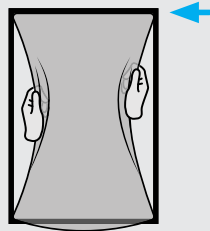

STEP 2

Aim the second corner to the opposite top corner of the window screen track and guide it into the track.