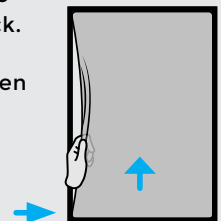

STEP 4

Aim FlexScreen's last corner into the remaining corner of the screen track. Lifting slightly may be helpful for this step as well. Release FlexScreen completely once all corners are seated properly.

Close your window and enjoy your completely uninterrupted view!